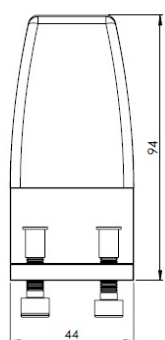

PRODUCT SHEET

Description:

Partition Panel Clamp, Back-To-Back, Alu, Black Painted, F/4-8 mm Panel Thickness. Incl. 4 Pcs of Bolts M6x25mm & 4 Pcs. of, Plastic Caps

Item number:

22.10.811-0

Units	Box	Carton	HS Code	Barcode
Pcs.	1	100	7616991099	
				5704866503310