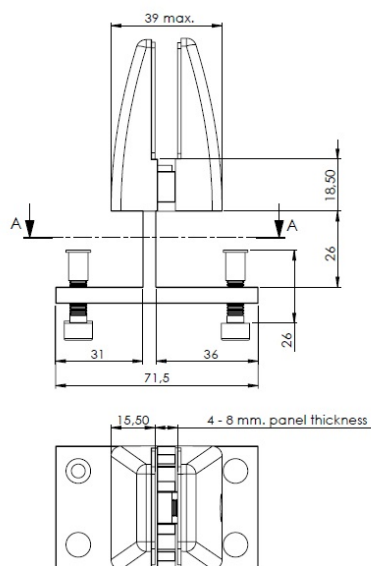

PRODUCT SHEET

Description:

Partition Panel Clamp, Back-To-Back, Alu, Black Painted, F/4-8 mm Panel Thickness. Incl. 4 Pcs of Bolts M6x25mm & 4 Pcs. of, Plastic Caps

Item number:

22.10.811-0

Units	Box	Carton	HS Code	Barcode
Pcs.	1	100	7616991099	
				5704866503310