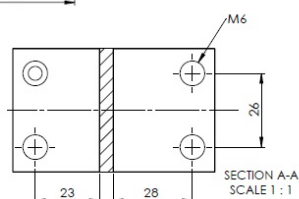

SISO A/S

Mileparken 11
DK-2740 Skovlunde
Denmark
VAT: DK 24786013

Phone +45 45 830 900

www.siso.dk
siso@siso.dk

Danske Bank
Nytorv Branch
Copenhagen
SWIFT: DABADKKK

Account no.
4180 3112 112936
IBAN Account
DK7230003112112936